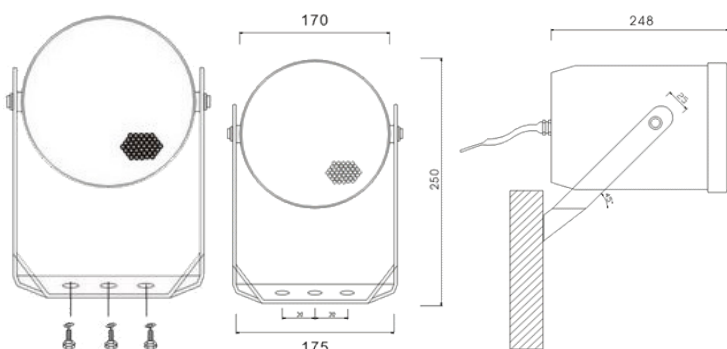

20W SOUND PROJECTOR

LTS.PDS1720

LINEARSOUND offers a complete range of sound projectors whose answers to wide application possibilities. It allows you to realise quality installations.

This PDS1720 sound projector offers a professional equipment where reliability and intelligibility were taken into account.

It has a aluminium grille, the body is in HIPS plastic very resistant. This projector has a 6.5" speaker for a power supply of 20W. For interior and exterior use.

Applications

- General sound,
- Public places,
- Resorts,
- Malls,
- Holidays center,
- Hospitals, restaurants,
- Sport centers,
- Convention centers, ...

Specifications

Frequency response	110 Hz – 15 KHz
SPL	101 dB to 100V 10W
Sensitivity	92 dB (+/- 3 dB)
Max. power supply	20W
Power supply	5W / 10W / 20W
Materials	White HIPS
Dimensions	248 x 170 mm
Weight	1.5 kg