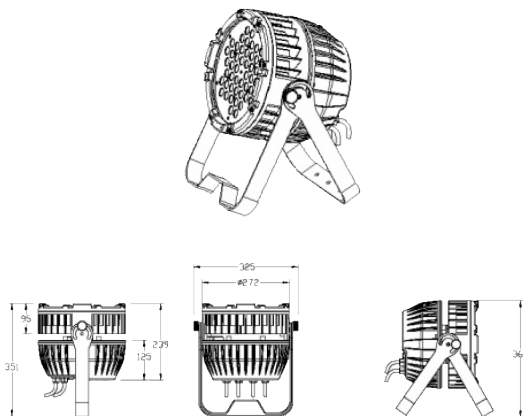

## 36x3W LED PROJECTOR - ZOOM - IP20 LTL.PL363Z

The PL363Z LED projector is equipped with red, green, and blue LED, low consumption. Each color can be independently adjusted. It embeds the dimmer function, strobe, zoom, ...

### Specifications

Power supply	AC 100-264V / 47-63Hz
Max. power	120W
LED	LED 1W, 36 red, 36 green, 36 blue
Modes	DMX512, auto-run, stand-alone, master / slave
Channels	7 DMX channels
Zoom	15° - 60°
Weight	5.20 kg

### DIMENSIONS