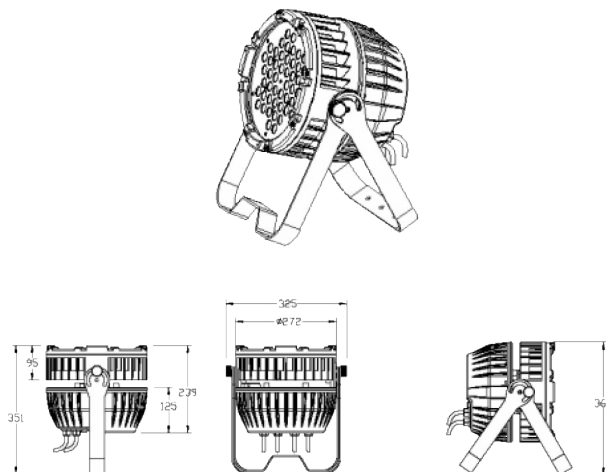

48x3W LED PROJECTOR - CTC WHITE

LTL.PL483W

This LED projector PL483W is equipped with amber LED, cold white, hot white, low consumption. Each LED can be independently adjusted. It embeds dimmer functions, strobe, zoom, ...

Specifications

Power supply	180W, AC 100-264V / 47-63Hz
LED	High power LED 3W
Modes	DMX512, master / slave
Functions	Dimmer 0-100%, strobe, sound active
Protection	IP20
Weight	5.00 kg

DIMENSIONS

CONNECTION DIAGRAM