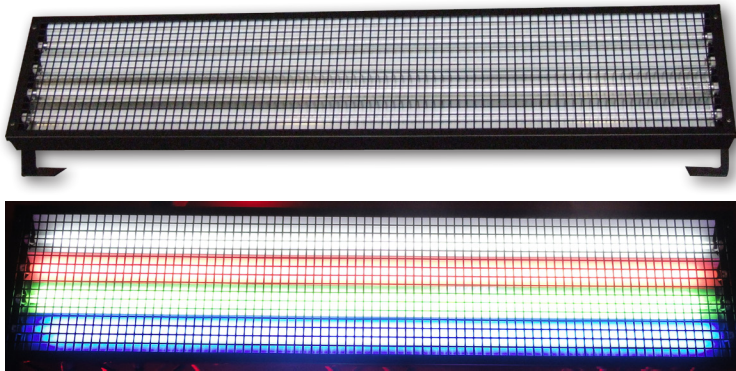

4x1.50M DIMMABLE BAR

ECL.4RGL150

This light provides a perfect lighting thanks to its 4 1.50m dimmable bars.

It is ideal for entertainment lighting in theater, museum...

Lamps : 4 1.50m tubes - T5 80W
Control : DMX512
Dimensions : 1510x305x105mm
Weight : 13.40kg

ENTERTAINMENT PROJECTOR FOR TWO 650W DWE LAMPS

ECL.FL1300

This minibrut is for two 650W DWE lamps

Accessories :

- ECL.GSL1300 : grid for FL1300
- ECL.PFSL1300 : filter holder for FL1300

Dimensions : 325x175x170mm
Weight : 3.20kg

LIGHTING BAR FOR NINE 12 OR 14V LAMPS

ECL.T9

This bar is for nine 12 or 14V lamps, from 20 to 90W.

Dimensions : 760x73x90mm
Weight : 4.30kg

BLACK CLAMPS

ECL.CP

- Thread rods : 45x10mm
- Maximum working load : 20kg