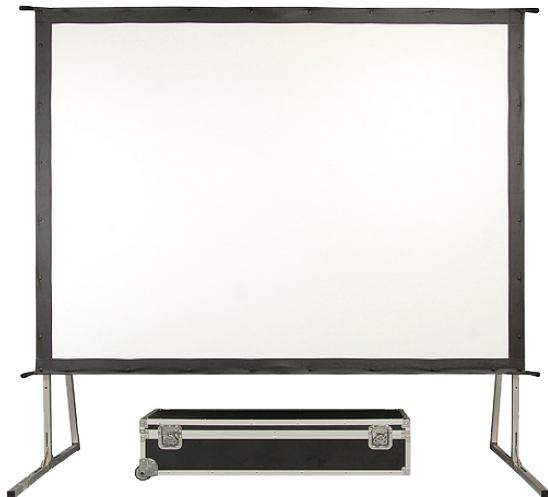

## SHIELD FRAME SUITCASE CASE CANVAS 16:9 SIDE LTV.SCS553

The shield frame suitcase of the range LINEARSCREEN is an ideal partner for your mobile installations. Sold with his its flight-case, it transports itself, assembles and settles down very easily.

### Specifications

Screen	Exchangeable canvas with buttons pressure fixation. Possibility of putting a retro canvas or a screen canvas
System	Reliable and strong blocking, automatic connection
Transport	Handles of regulation. Portable suitcase with roulette wheels
Thickness of the canvas	1,8 mm
Angle of vision	110°
Format	16:9
Dimensions	5535 x 3113 mm