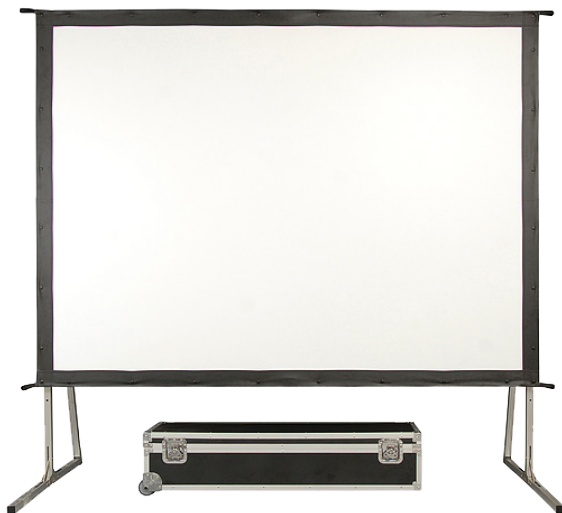

SHIELD FRAME SUITE CASE CANVAS 4:3 SIDE LTV.SCS43

The shield frame suitcase of the range LINEARSCREEN is an ideal partner for your mobile installations. Sold with his its flight-case, it transports itself, assembles and settles down very easily.

Specifications

Screen	Exchangeable canvas with buttons pressure fixation. Possibility of putting a retro canvas or a screen canvas
System	Reliable and strong blocking, automatic connection
Transport	Handles of regulation, portable suitcase with roulette wheels
Thickness of the canvas	1,8 mm
Angle of vision	110°
Format	4:3
Dimensions	4064 x 3048 mm