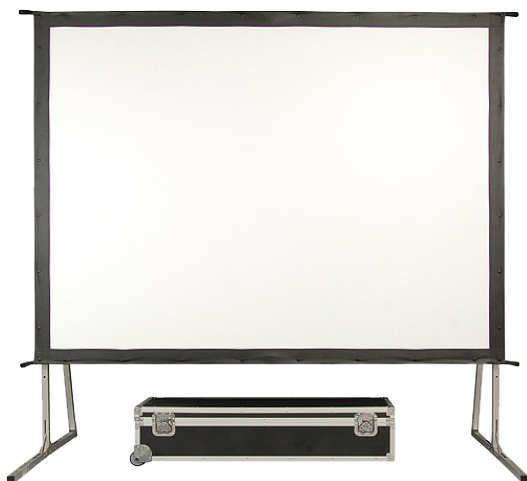

## SHIELD FRAME SUITCASE CASE CANVAS 4:3 SIDE LTV.SCS645

The shield frame suitcase of the range LINEARSCREEN is an ideal partner for your mobile installations. Sold with his its flight-case, it transports itself, assembles and settles down very easily.

### Specifications

Screen	Exchangeable canvas with buttons pressure fixation. Possibility of putting a retro canvas or a screen canvas
System	Reliable and strong blocking, automatic connection
Transport	Handles of regulation. Portable suitcase with roulette wheels
Thickness of the canvas	1,8 mm
Angle of vision	110°
Format	4:3
Dimensions	6000 x 4500 mm