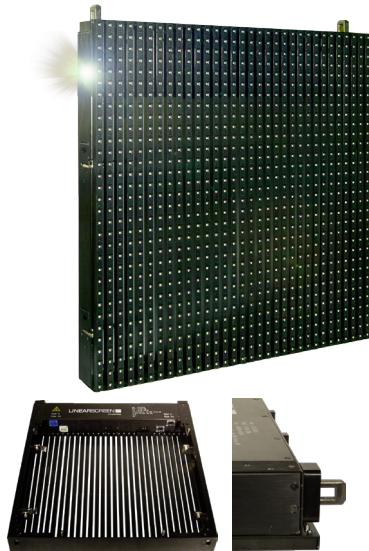

MESH LED SCREEN

LTV.CURTAIN18

The CURTAIN18 is a MESH LED SCREEN equipped with SMD RGB LED. Its pitch is 18.75 mm. Easy to assemble and very resistant, it can be used inside or outside (IP65)

Specifications

Brightness	> 4500 cd/m ² (1 NIT = 1cd/m ²)
Contrast	> 30%
Color	16,7 M (HD resolution)
Pixel composition	1R1G1B
Grey level	> 8192
Scan mode	Static
LED type	SMD5050
Pixel pitch	18.75 mm
Visibility	15 ~ 250m
IP rate	IP65
Operating temperature range	From - 20°C to + 40°C
Operating humidity range	10 to 90 %
Frequency	1200 Hz/s
Refresh rate	> 1800 Hz
Material	Aluminium
Average consumption	80W
Maximum consumption	200W
Power supply	AC 90 - 230V / 50-60Hz
Supply	PowerCon input / output
Data	EtherCon (RJ45) input / output
Video input	Composite, RVB, S-video, DVI, HDMI and HD_SDI in option
Dimensions	600 x 600 x 79 mm
Weight	8,50 kg