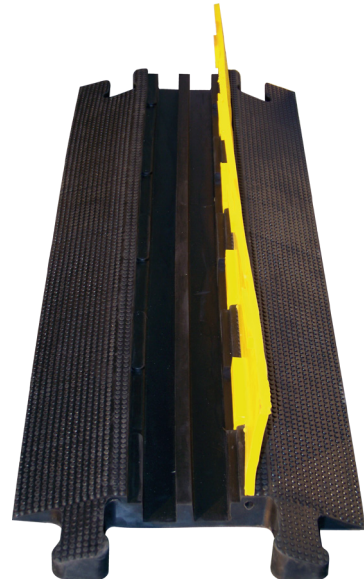

## CABLE BOARD 2 WAYS LTT.CB2

### Specifications

Capacity	3 tonnes
1 way dimensions	797 x 30 x 30 mm
Dimensions	800 x 250 x 45 mm
Weight	9.6 kg