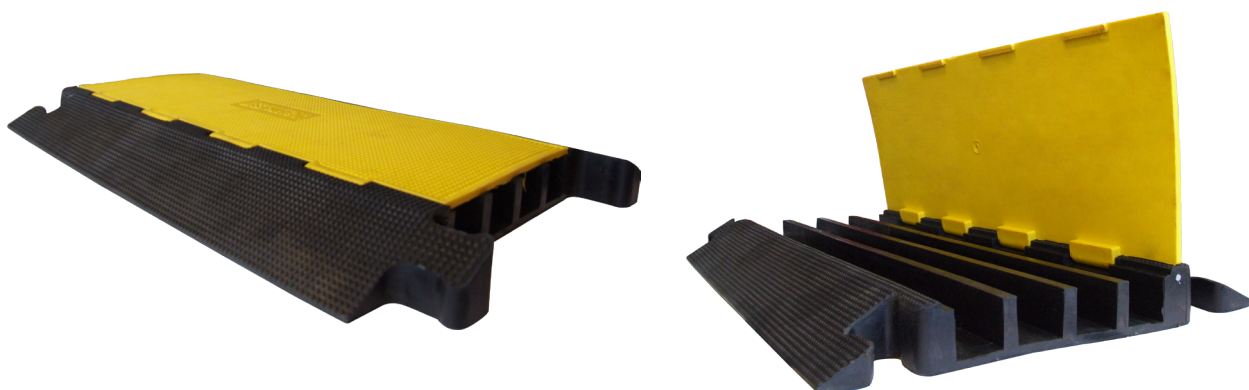

CABLE BOARD 4 WAYS LTT.CB4

Specifications

Capacity	3 tonnes
1 way dimensions	805 x 40 x 45 mm
Dimensions	805 x 550 x 65 mm
Weight	18.6 kg