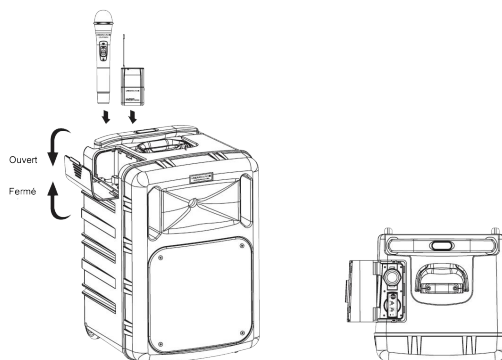

## 16 CHANNELS BODYPACK TRANSMITTER LTS.PPSHFB

PPSHFB is specifically designed for the new generation of mobile speaker individuals or groups of indoor or outdoor use LTS.PORTAPRO SOUND. Suitable for use in school classrooms, playground, outdoor entertainment, personal outdoor concert, churches, temples and other places.

### Specifications

Audio input level maximum	0 dBV ~ +10 dBV
Gain adjustment range	20 dB
Input impedance	470k ohm
Dimensions	105 x 65 x 23 mm
Weight	80 g (without batteries)
Power requirement	2 alkaline "AA" or rechargeable batteries
Battery life	>10 hours (alkaline)

Open the box side of the hidden cover, to place the handheld transmitters.