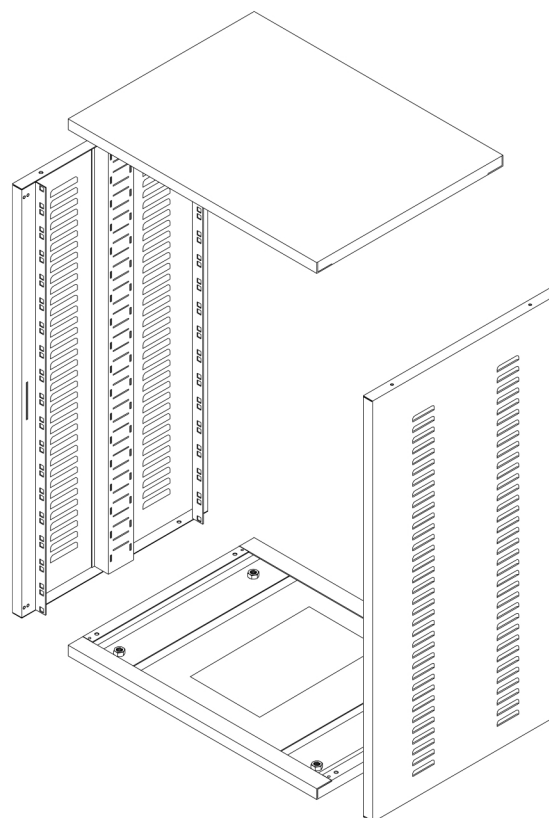

cod. | RACK CABINET WITH OPTIONAL WHEELS
02019 | Armadio rack con ruote opzionali

HOW TO ORDER | *Come ordinare:*

USABLE HEIGHT Altezza utile	RACK ONLY Solo rack	RACK WITH FRONT DOOR/S Rack con porta/e anteriore/i	RACK WITH REAR PANEL Rack con pannello posteriore	RACK WITH FRONT DOOR/S AND REAR PANEL Rack con porta/e e pannello posteriore
8U	00432	01216	01235	01236
12U	00433	01217	01534	01237
18U	00434	01218	01233	01238
22U	00435	01219	01232	01239
26U	00436	01220	01231	01240