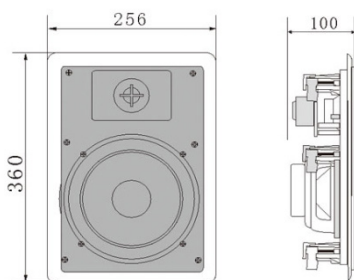

SOUND SPEAKER 40W WALL LTS.PLC3640

This range has a great mix between quality and price, with a modern design. It is made for a surface mounting. The trapezoidal form allows a better integration.

This 2 voices 40 watts speaker range, has a 8" boomer and a 1" tweeter Mylar. It is made in ABS with a metal grille with epoxy paint. It can be supply in 100V line or impedance bass. For inside use.

Applications

- General sound,
- Sport centers
- Public places,
- Worship place
 - Malls,
 - Restaurants,
- Meeting room, ...

Specifications

Frequency response	40 Hz – 20 KHZ
Sensitivity	88 dB (± 3 dB)
Impedance	8 Ω
Max. power	40W
Mounting holes	325 x 220 mm
Material	ABS
Dimensions	360 x 256 x 100 mm
Weight	2.70 kg