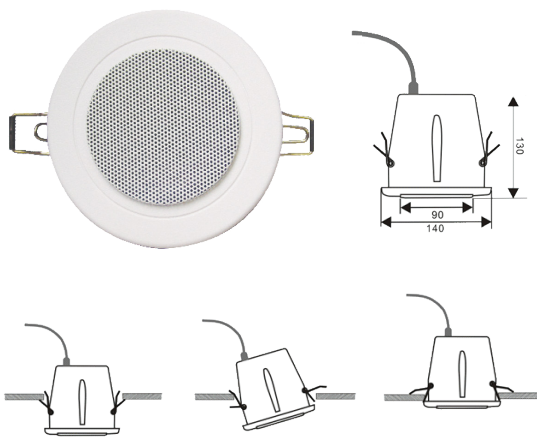

CEILING SPEAKER 6W CLOSE WATERPROOF LTS.PLW126C

This ceiling speaker is the warranty of a quality diffusion, because it overcomes the sound constraints due to the housing. Whatever the false ceiling nature, the sound quality is the same. This range innovates with its ear rotation attachment mode coming pinch the false ceiling. It also answers to your requirements in term of quality, intelligibility and price. The very actual design will allow you to succeed in every of your integrations.

This 6W ceiling speaker is IP 55 waterproof. It is made to be installed in wet areas. It has a 4" loudspeaker.

Applications

- Residential
- General sound,
- Public places,
 - Resorts,
 - Malls,
- Holidays center,
 - Hospitals,
- Restaurants, pubs
 - Sport centers,
- Convention centers, ...

Specifications

Frequency response	150 Hz – 18 KHZ
Max. SPL	95 dB to 100V 3W
Sensitivity	91 dB (+/- 3 dB)
Power supply	6W 3 / 6W
Line	100V
Materials	ABS
Color	White RAL 9016
Dimension housing	Diameter 125 mm
Dimensions	140 x 130 mm
Weight	0.90 kg