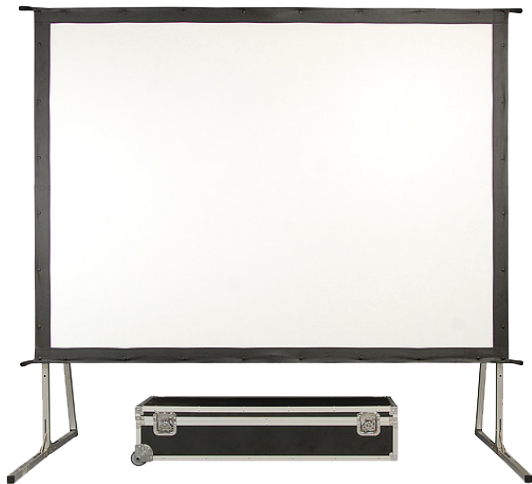

SHIELD FRAME SUITECASE CANVAS 4:3 SIDE LTV.SCS32

The shield frame suitcase of the range LINEARSCREEN is an ideal partner for your mobile installations. Sold with his its flight-case, it transports itself, assembles and settles down very easily.

Screen in exchangeable canvas with buttons pressure fixation. Possibility of putting a retro canvas or a screen canvas.

Easy to assemble - without tools. Handles of regulation. Portable suitcase with roulette wheels. Available in several size.

Specifications

System	Reliable and strong blocking Automatic connection
Thickness of the canvas	1,8 mm (0.07 inch)
Angle of vision	110°
Format	4:3
Dimensions	3048 x 2286 mm (120 x 90 inches)